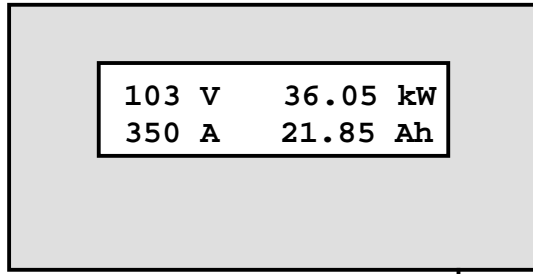

[www.ebikes.ca](http://www.ebikes.ca)

to speed sensor

red

to KILL-SW.

To Main Contactor

IGN-SW.

F 10A

FUSE

Battery

white

blue & black

B--