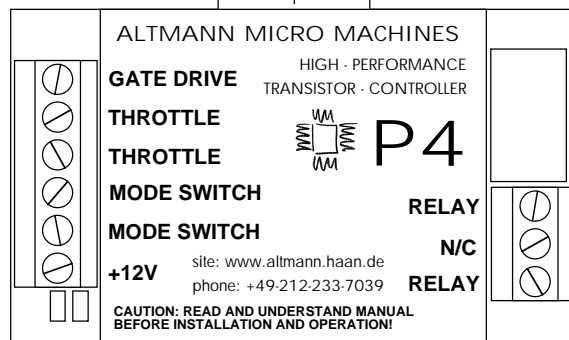

[www.ebikes.ca](http://www.ebikes.ca)

to speed sensor

red

to KILL-SW.

To Main Contactor

IGN-SW.

F 10A

FUSE

Battery

white

blue & black

B--