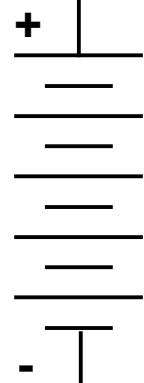

[www.ebikes.ca](http://www.ebikes.ca)

to speed sensor

red

to KILL-SW.

To Main Contactor

IGN-SW.

F 10A

FUSE

Battery

white

blue & black

B--