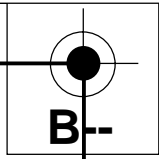

[www.ebikes.ca](http://www.ebikes.ca)

to speed sensor

red

to KILL-SW.

To Main Contactor

IGN-SW.

F 10A

FUSE

Battery

white

blue & black

B--