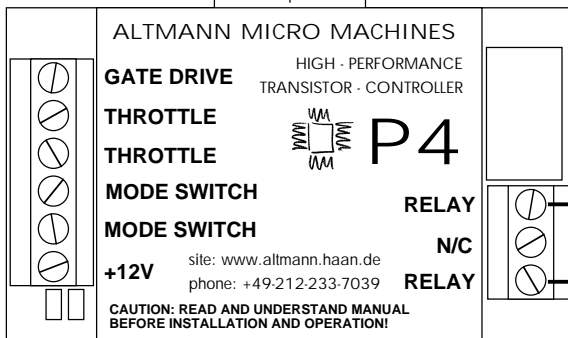

Switched Main Power

+

MAIN
CONTACTOR

KILL-SW.

IGN-SW.

F 10A

FUSE

MOTOR TEMP

HEATSINK TEMP

TS

TRANSISTOR FAIL

Battery

BMS

B--